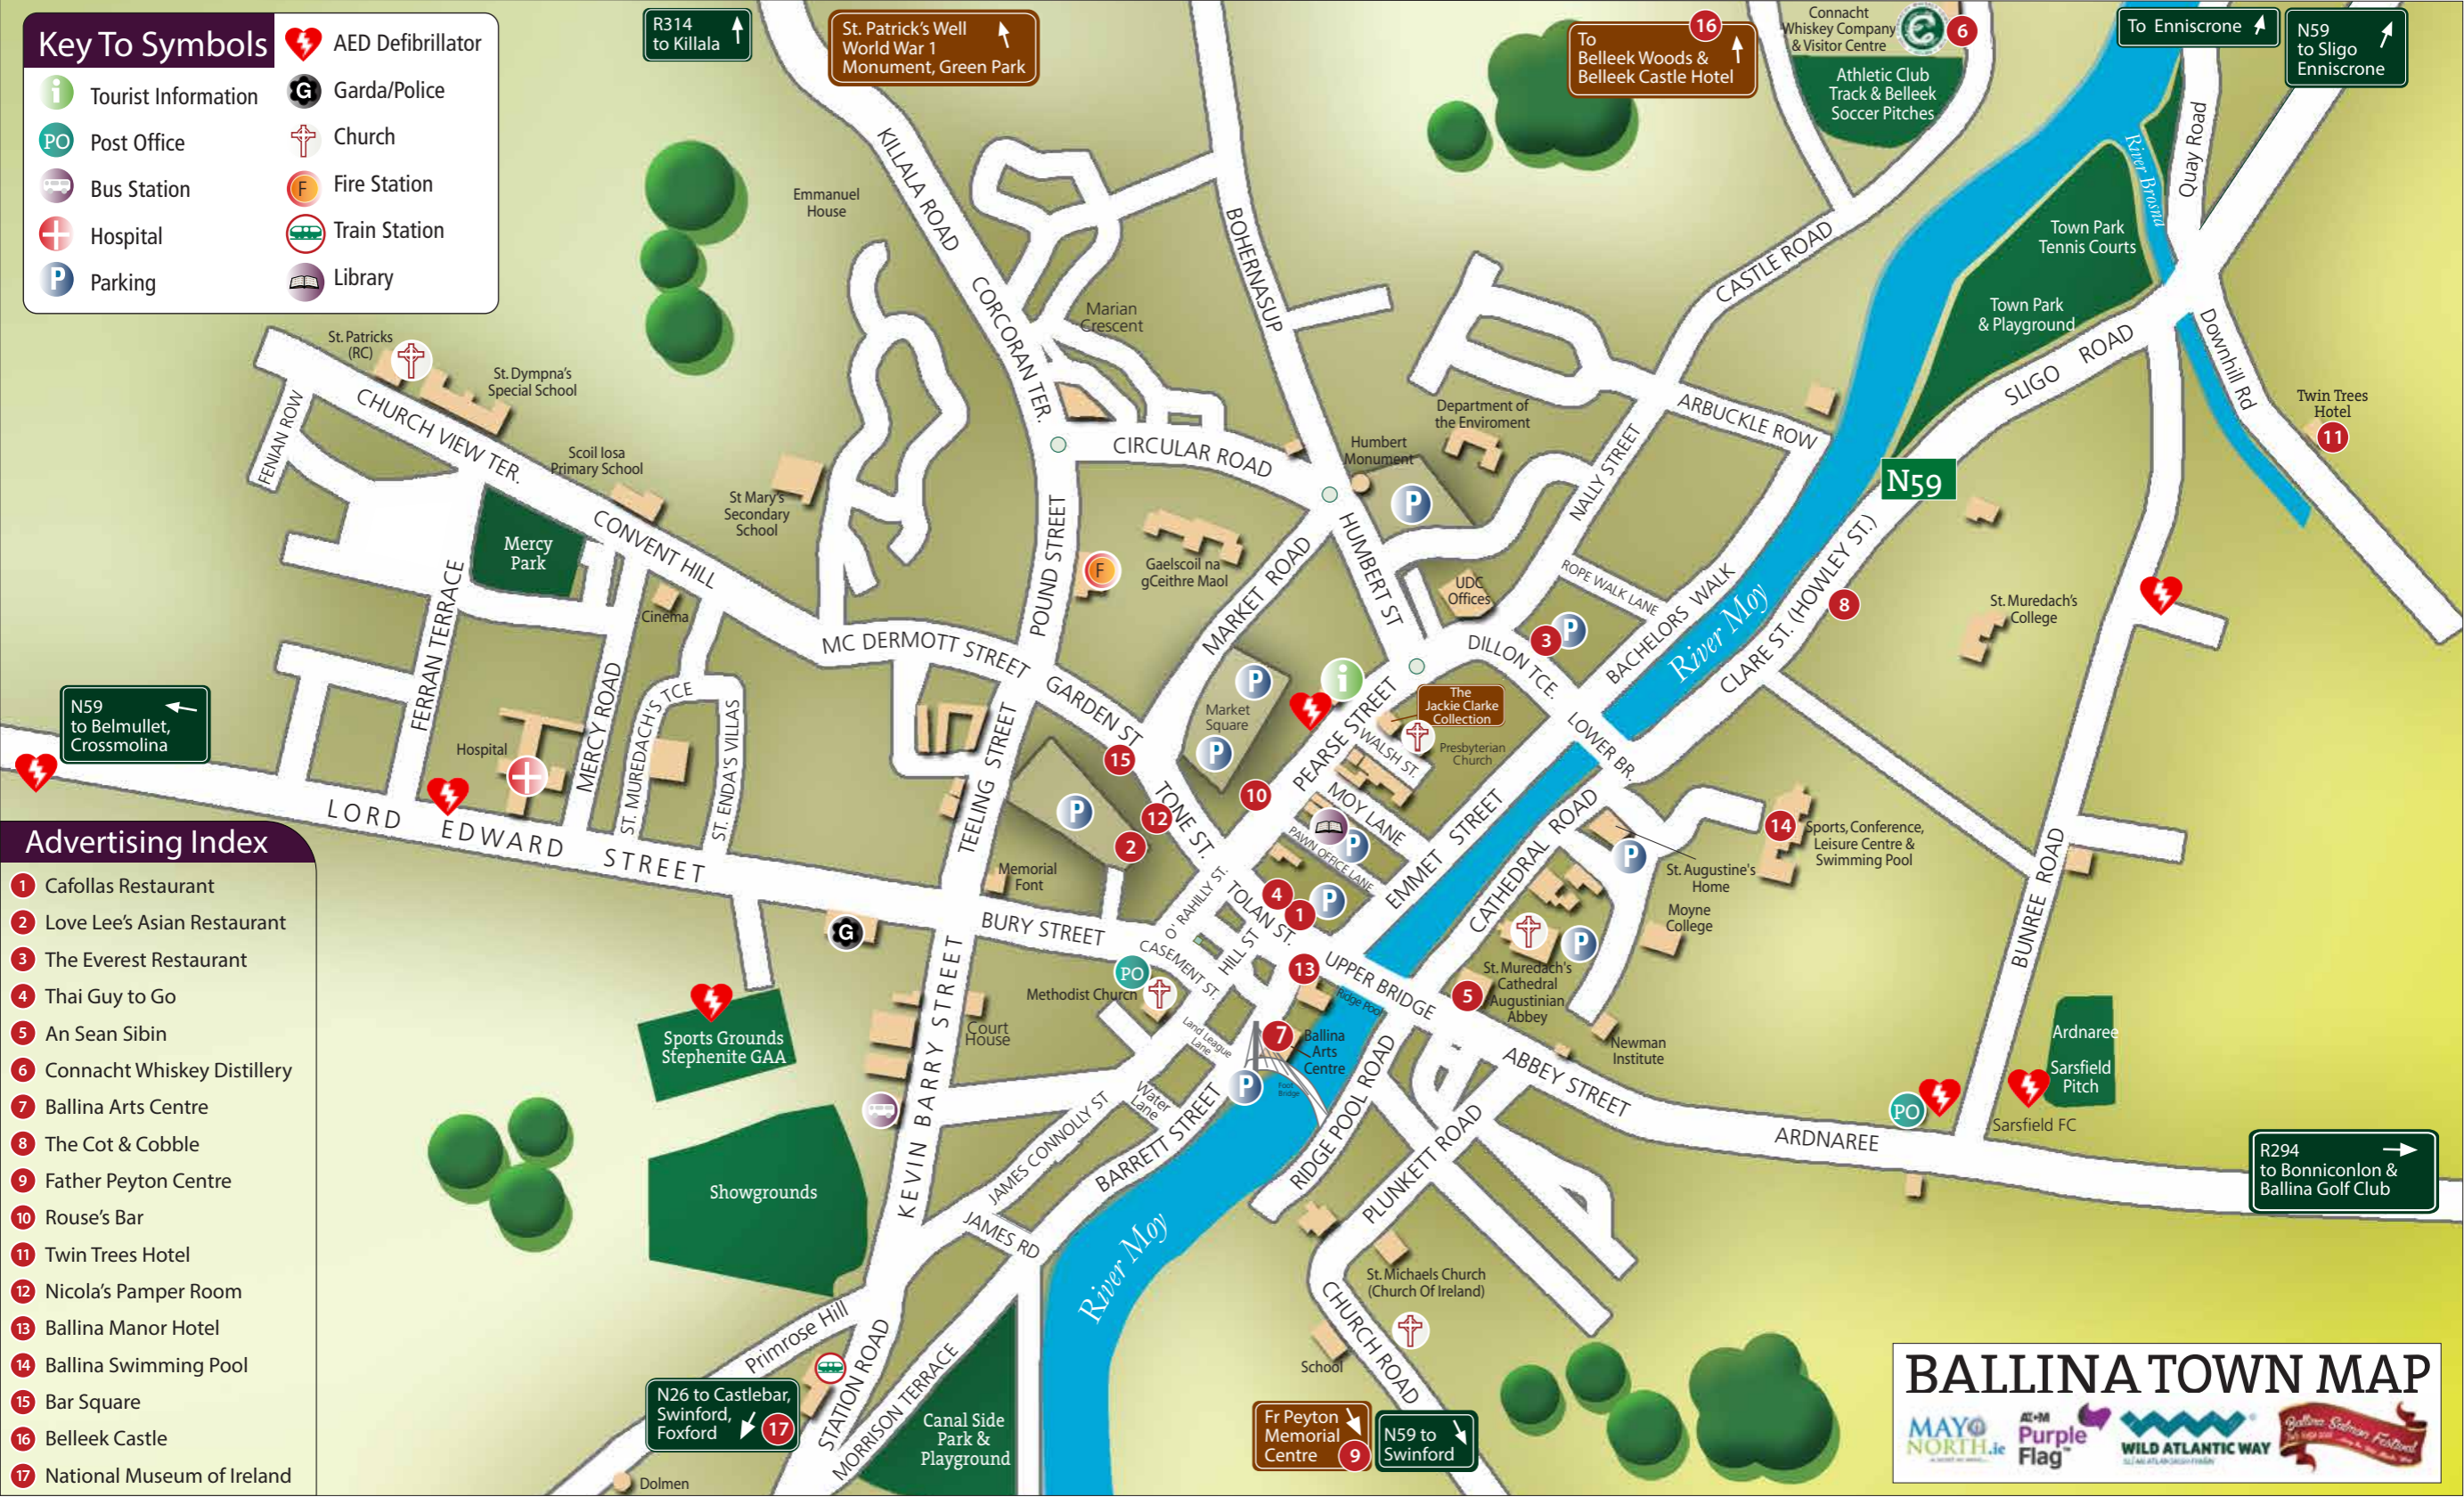

Key To Symbols

- AED Defibrillator
- Tourist Information
- Post Office
- Bus Station
- Hospital
- Parking
- Garda/Police
- Church
- Fire Station
- Train Station
- Library

Advertising Index

- 1 Cafollas Restaurant
- 2 Love Lee's Asian Restaurant
- 3 The Everest Restaurant
- 4 Thai Guy to Go
- 5 An Sean Sibin
- 6 Connacht Whiskey Distillery
- 7 Ballina Arts Centre
- 8 The Cot & Cobble
- 9 Father Peyton Centre
- 10 Rouse's Bar
- 11 Twin Trees Hotel
- 12 Nicola's Pamper Room
- 13 Ballina Manor Hotel
- 14 Ballina Swimming Pool
- 15 Bar Square
- 16 Belleek Castle
- 17 National Museum of Ireland

BALLINA TOWN MAP