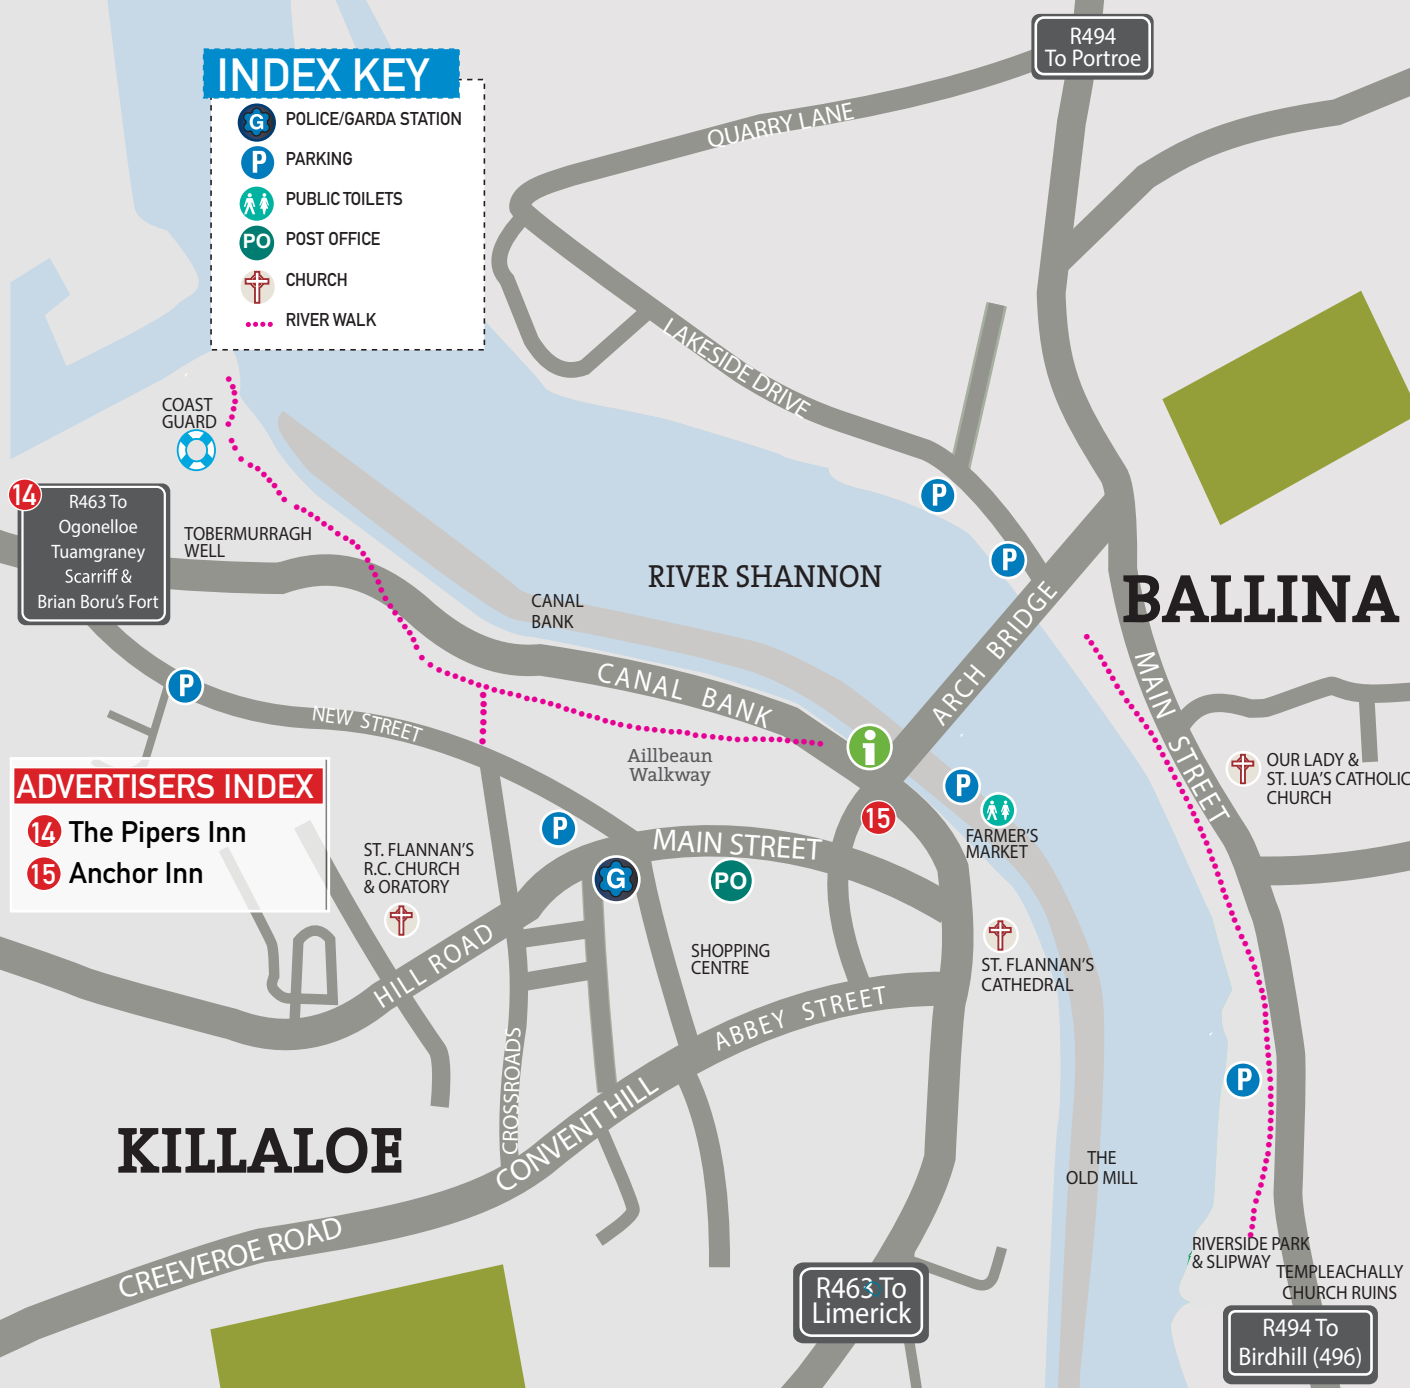

INDEX KEY

-  POLICE/GARDA STATION
-  PARKING
-  PUBLIC TOILETS
-  POST OFFICE
-  CHURCH
-  RIVER WALK

ADVERTISERS INDEX

-  The Pipers Inn
-  Anchor Inn

R494
To Portroe

 R463 To
Ogonelloe
Tuamgraney
Scarriff &
Brian Boru's Fort

 The Pipers Inn

 Anchor Inn

R463 To
Limerick

R494 To
Birdhill (496)