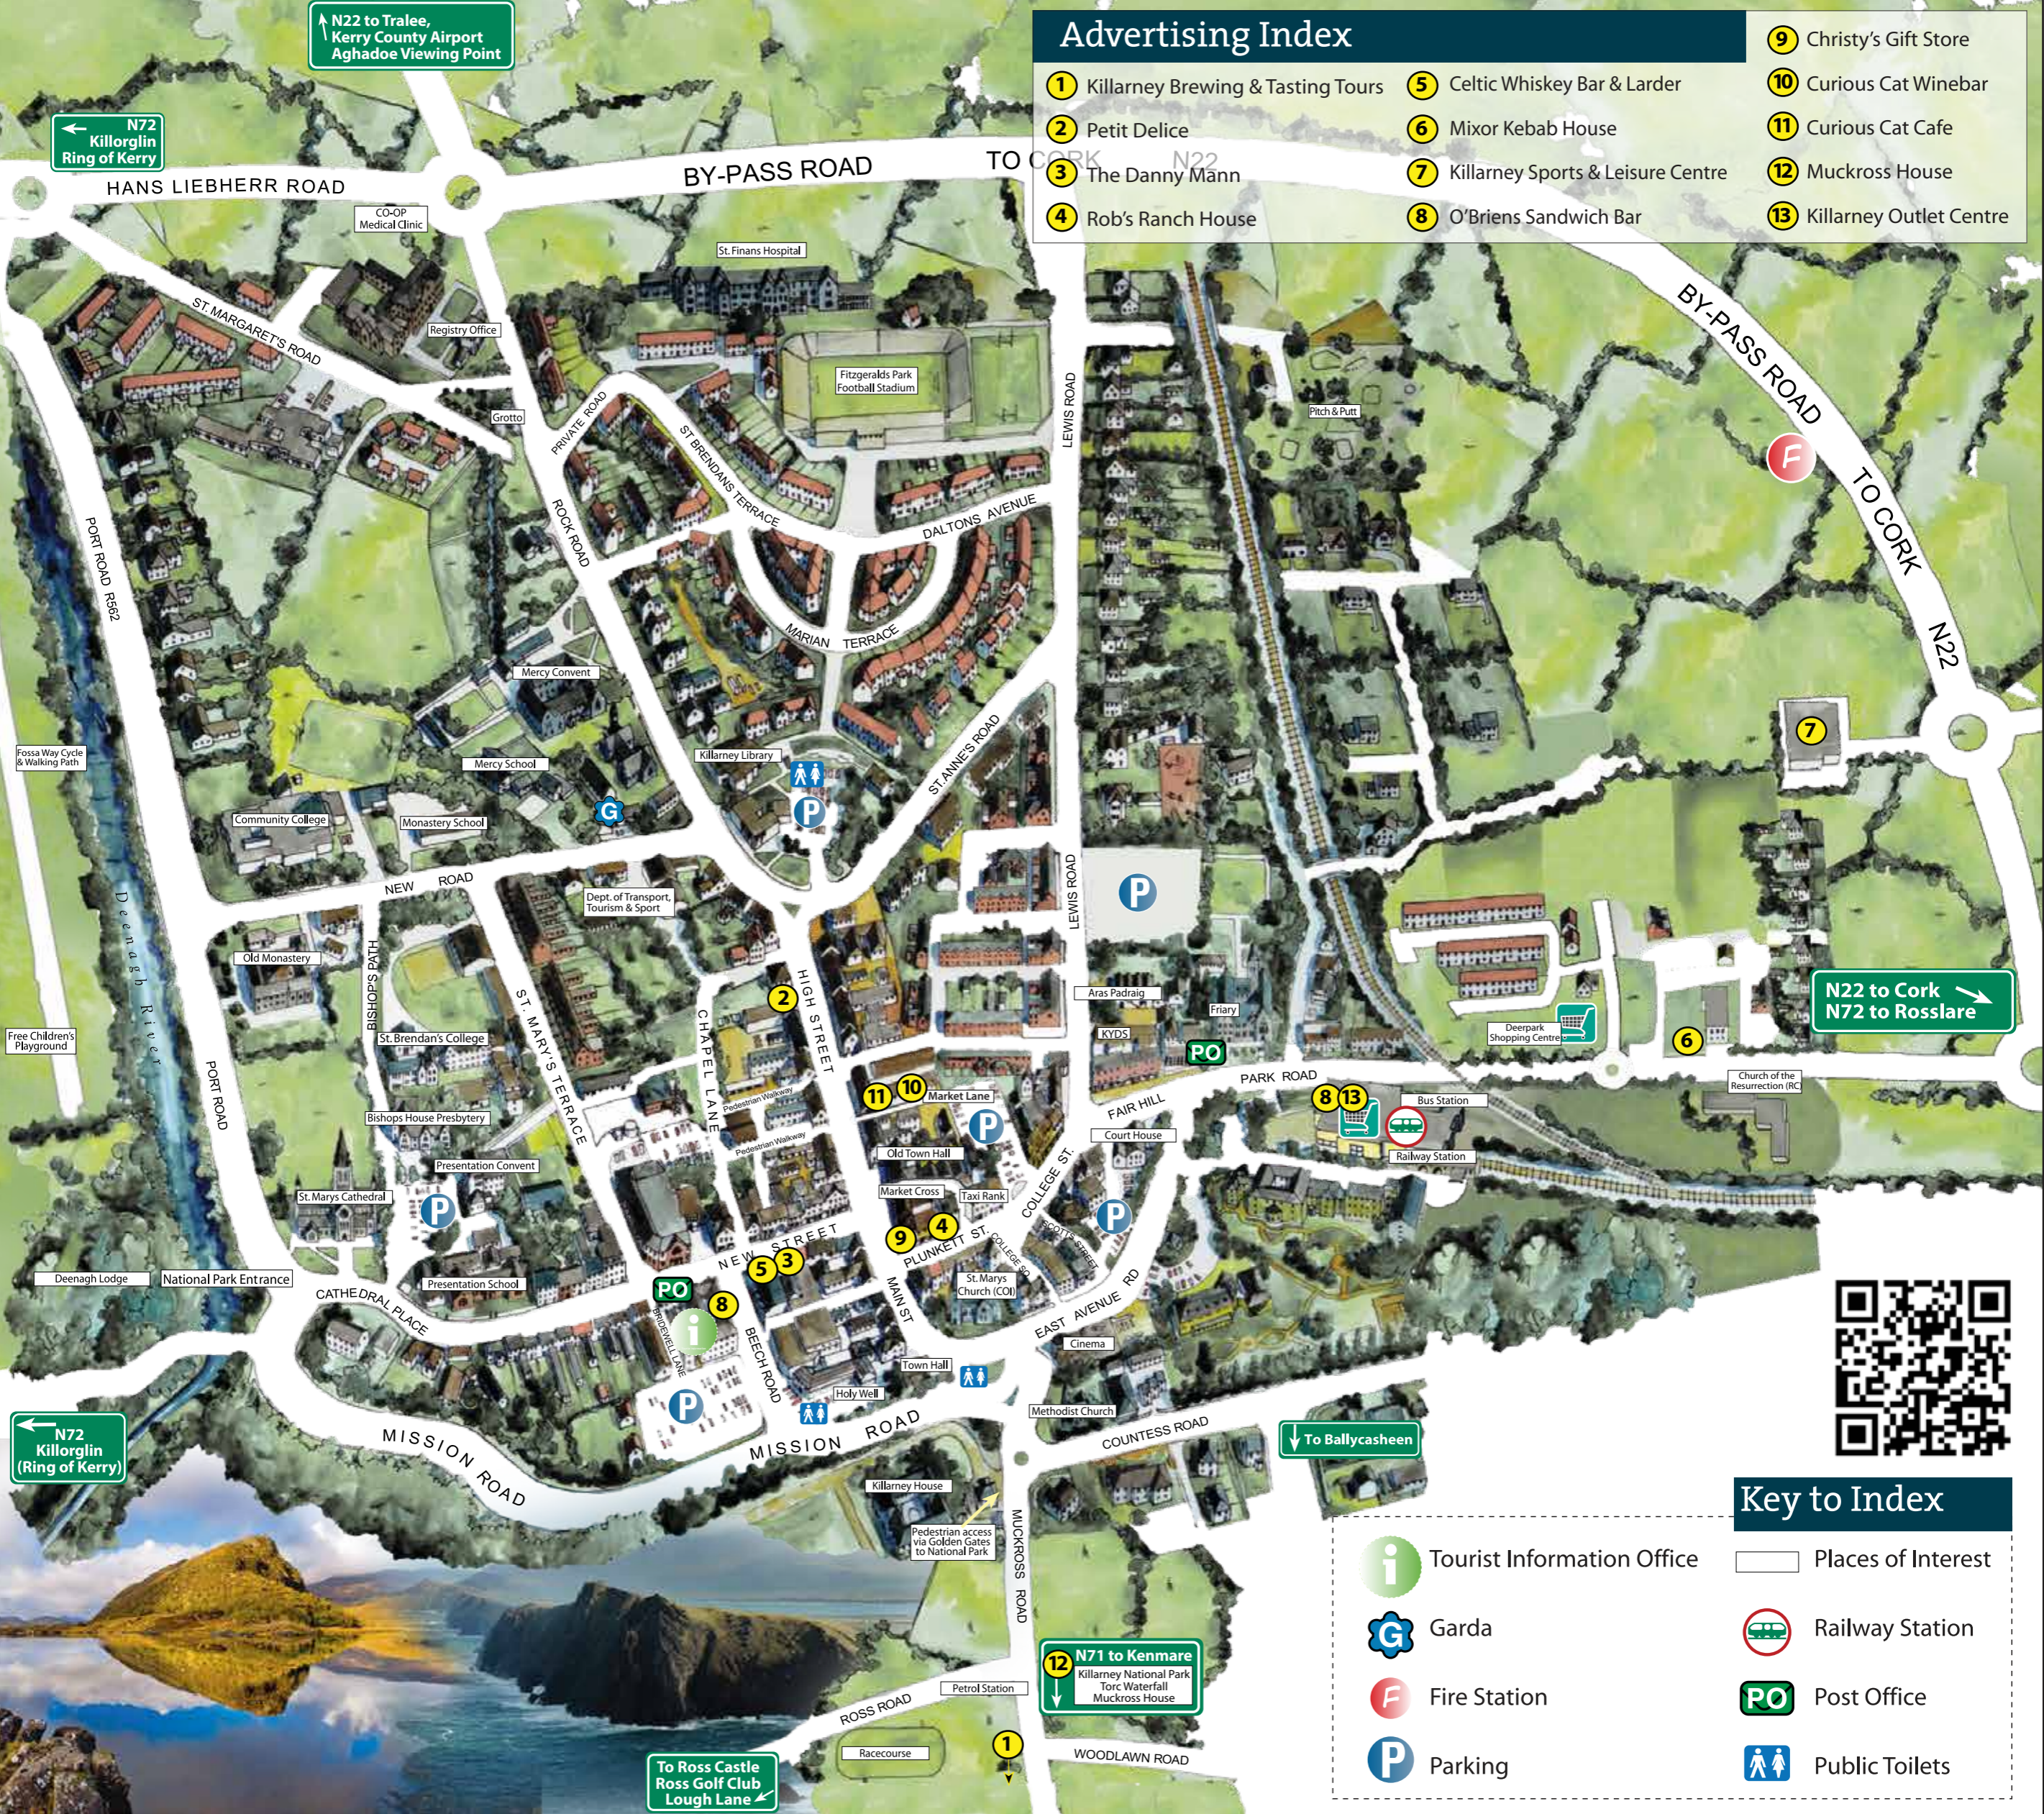

Advertising Index

- 1 Killarney Brewing & Tasting Tours
- 2 Petit Delice
- 3 The Danny Mann
- 4 Rob's Ranch House
- 5 Celtic Whiskey Bar & Larder
- 6 Mixor Kebab House
- 7 Killarney Sports & Leisure Centre
- 8 O'Briens Sandwich Bar
- 9 Christy's Gift Store
- 10 Curious Cat Winebar
- 11 Curious Cat Cafe
- 12 Muckross House
- 13 Killarney Outlet Centre

N22 to Cork
N72 to Rosslare

To Ballycasheen

N71 to Kenmare
Killarney National Park
Torc Waterfall
Muckross House

To Ross Castle
Ross Golf Club
Lough Lane

Key to Index

-  Tourist Information Office
-  Garda
-  Fire Station
-  Parking
-  Places of Interest
-  Railway Station
-  Post Office
-  Public Toilets